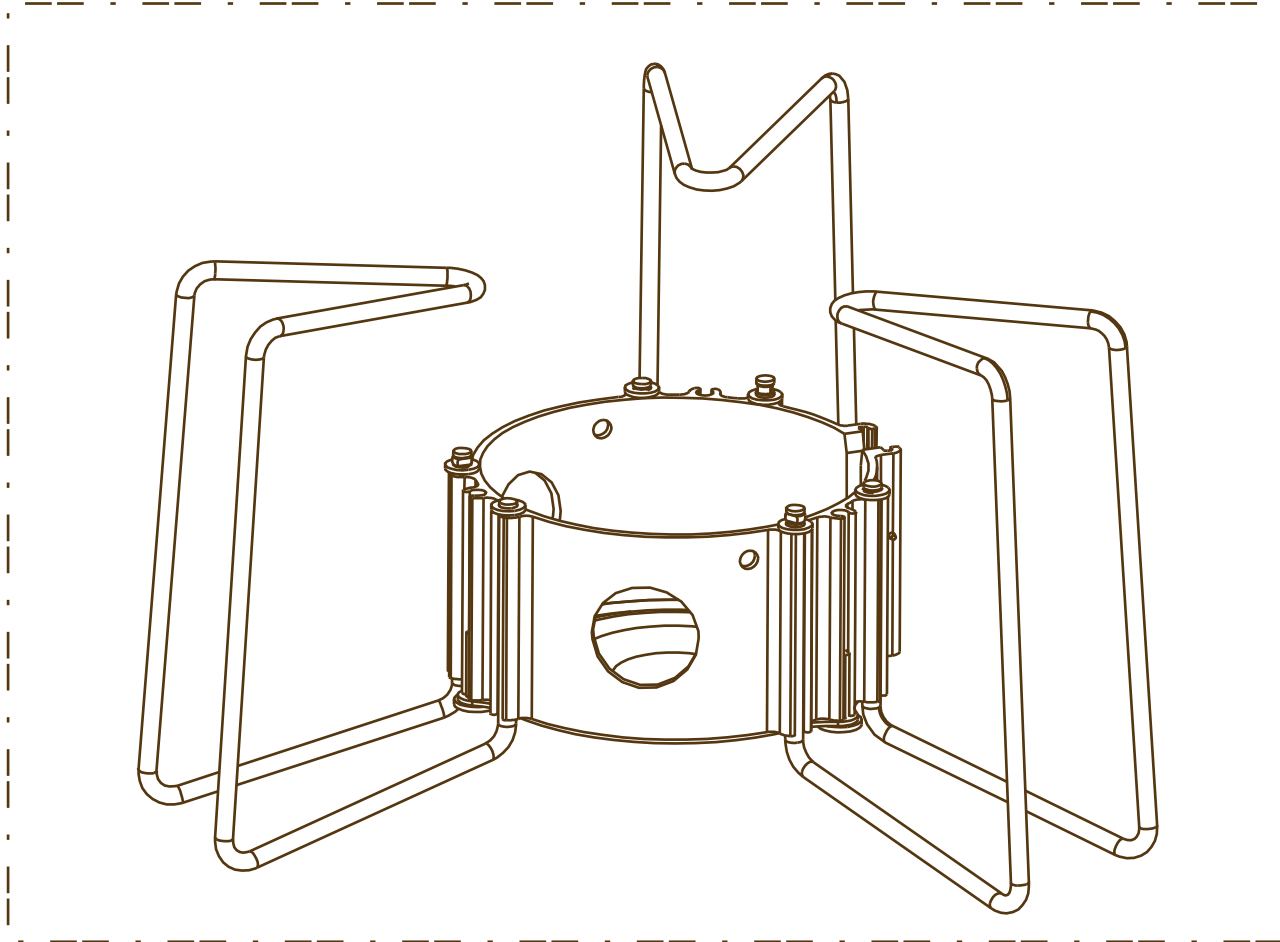

Fuel Line Assembly includes: G Jet, needle weight, and cable #419858

Enclosure Assembly (includes legs) #419832

DragonFly