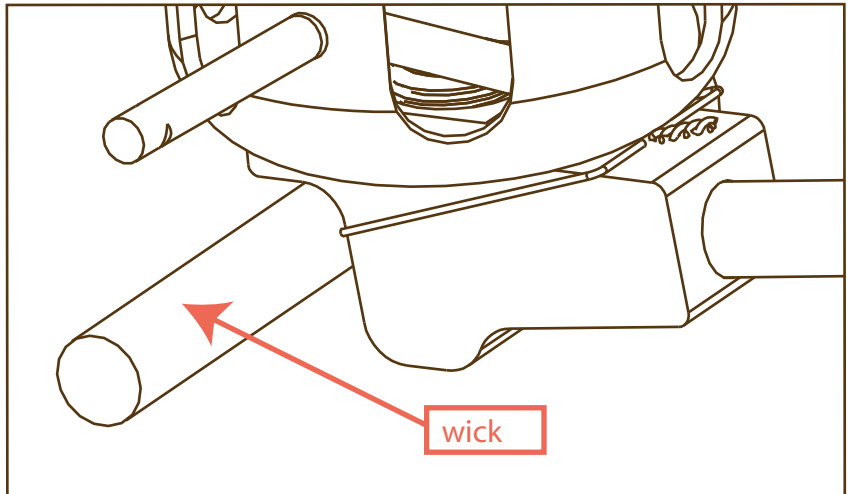

Fuel Line Assembly includes: G Jet, needle weight, and cable #419858

Enclosure Assembly (includes legs) #419832

DragonFly